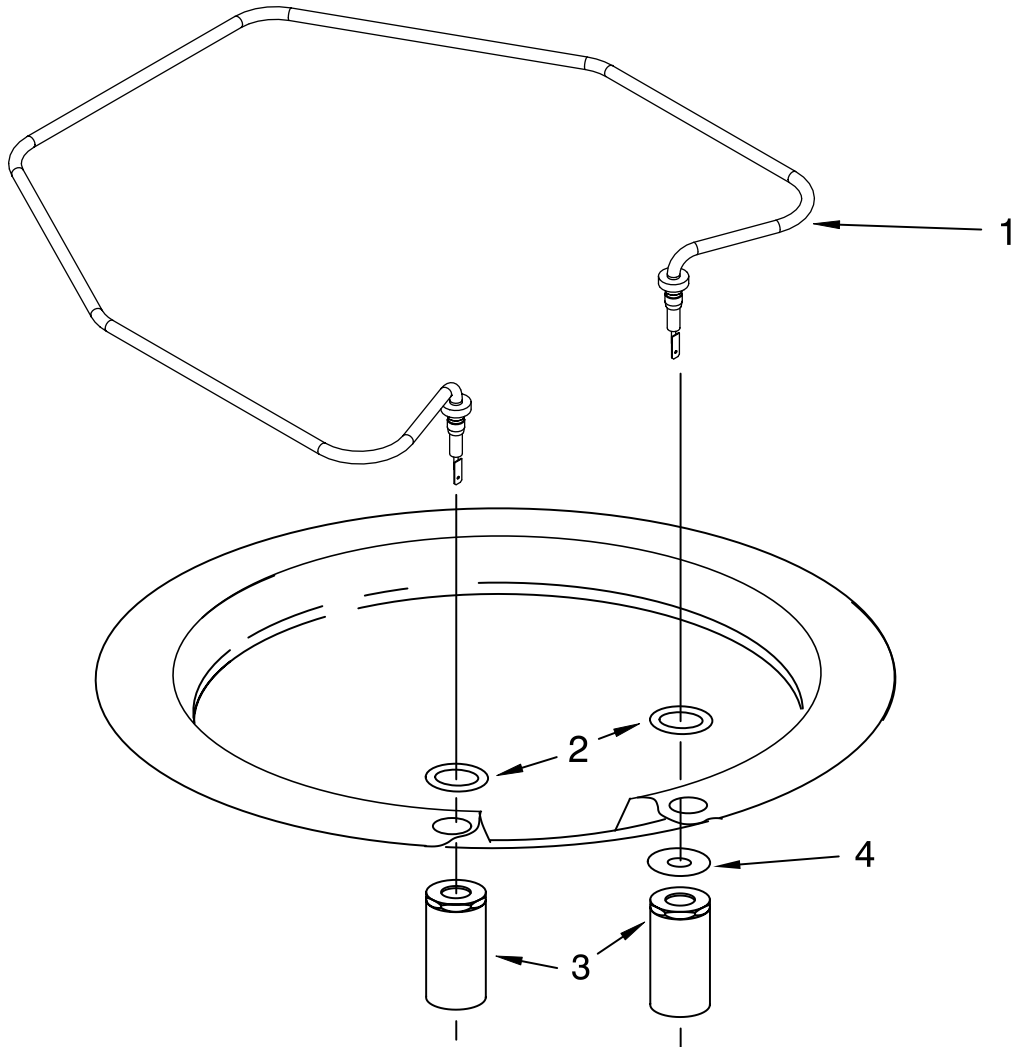

Illus. No.	Part No.	DESCRIPTION
6	8269259	Gasket, Vent
7	W10077877	Deflector, Vent (Also Order Item 6)
8	W10077882	Dispenser, Assembly
9	8269258	Seal, Front
10	8545608	Harness, Vent Motor

Illus. No.	Part No.	DESCRIPTION
11	8574160	Seal, Side
12	8573176	Wiring Harness
13	8281154	Screw
14	8535660	Seal, Console/door
15	8535637	Bracket, Dispenser
16	8531865	Shield, Dispenser
17	W10077881	Knob, Rinse Aid

FOR ORDERING INFORMATION REFER TO PARTS PRICE LIST

LOWER WASHARM AND STRAINER PARTS

For Models: KUDC03ITBL2, KUDC03ITBS2
(Black) (Stainless)

<u>Illus. No.</u>	<u>Part No.</u>	<u>DESCRIPTION</u>
1	W10077965	Wash Arm Assembly
2	W10077899	Cap, Internal Rear Feed (Also Order Item 3)
3	8268340	Seal, Sprayarm
4	W10077898	Hub, Lower Sprayarm (Also Order Item 3)

FOR ORDERING INFORMATION REFER TO PARTS PRICE LIST

HEATER PARTS

For Models: KUDC03ITBL2, KUDC03ITBS2
(Black) (Stainless)

Illus. No.	Part No.	DESCRIPTION
1	8537057	Heater Element Assembly (Also Includes Item 2)
2	717273	Washer, Heater Element
3	8268548	Nut, Heater Element
4	3400931	Retainer, Spring Grip